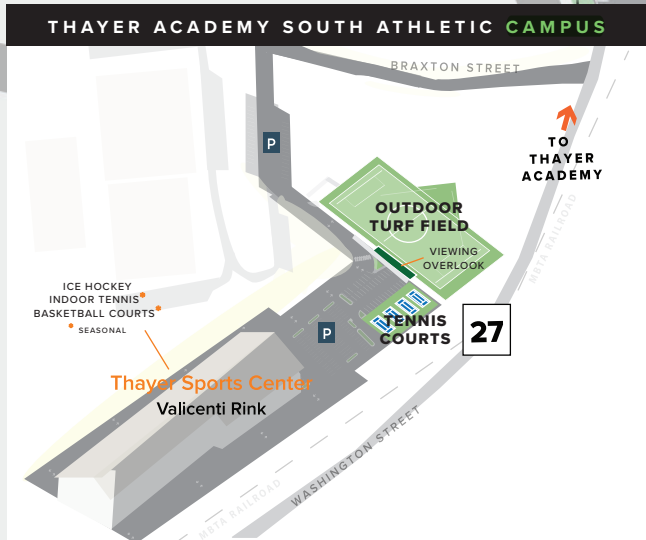

THAYER

ATHLETICS

CAMPUS FIELDS & COURTS

South Athletic Campus
Thayer Sports Center
Valicenti Rink
1535 Washington St.
(1.6 miles south)

To Tennis Courts:
Follow Walking Path
down the Hill

TENNIS COURTS