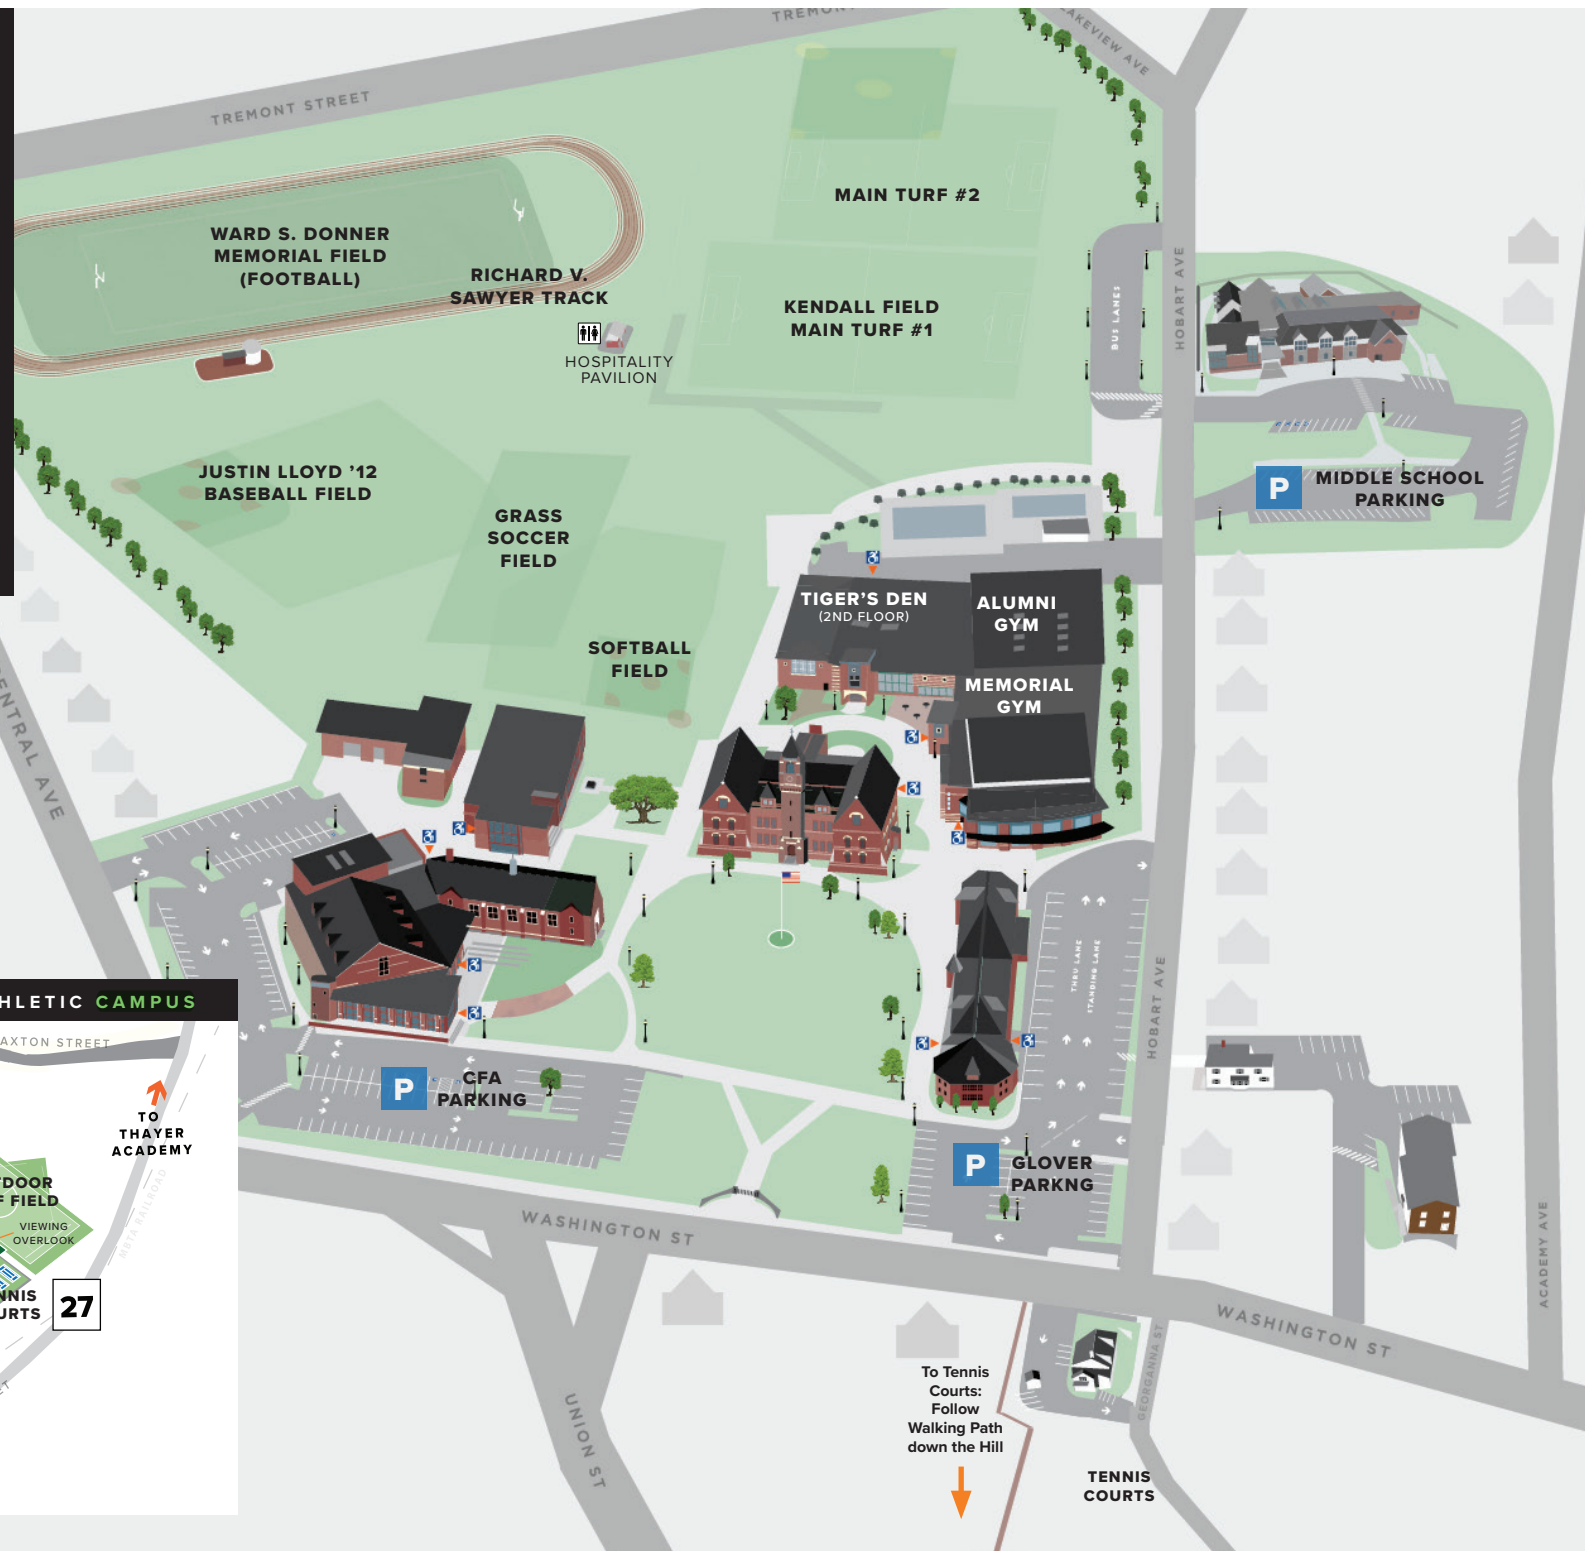

THAYER

ATHLETICS

CAMPUS FIELDS & COURTS

South Athletic Campus
Thayer Sports Center
Valicenti Rink
1535 Washington St.
(1.6 miles south)

To Tennis Courts:
Follow Walking Path
down the Hill

TENNIS COURTS